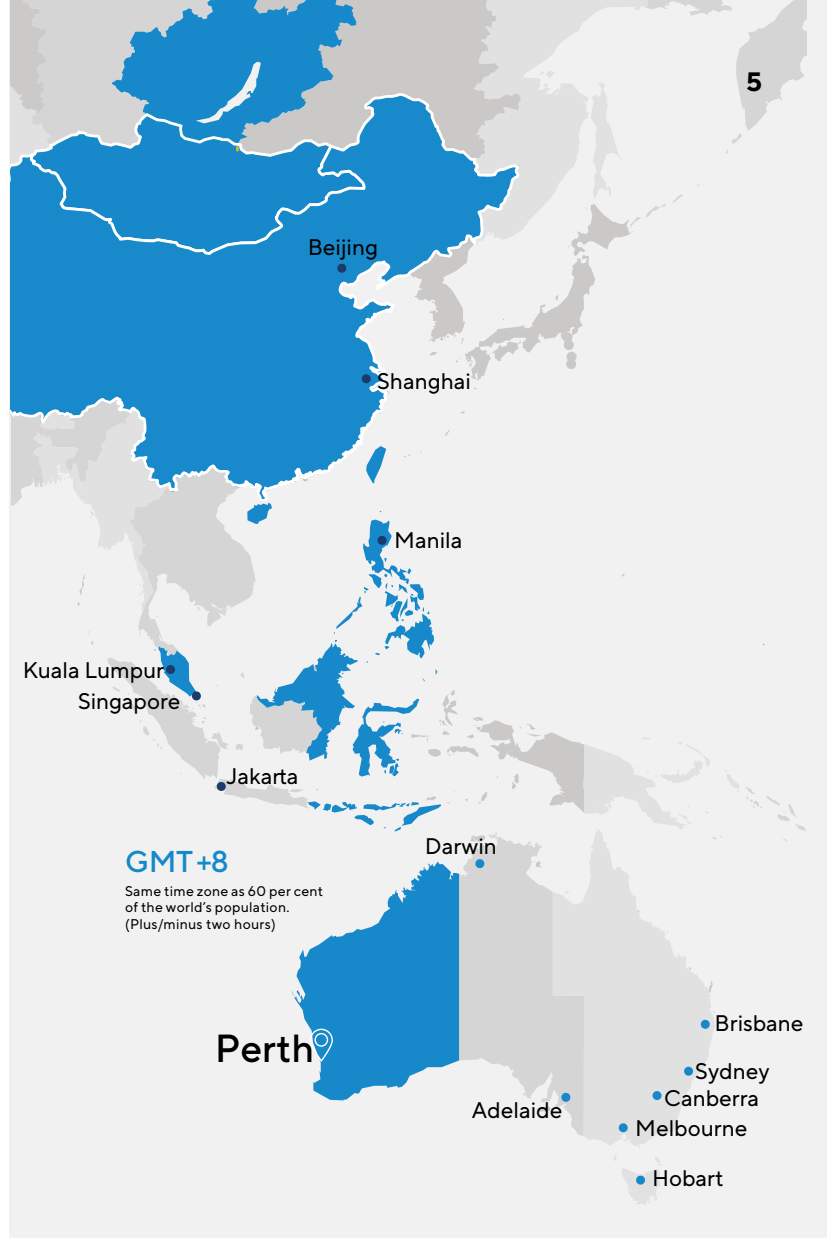

WARM CLIMATE

SUMMER: DECEMBER-FEBRUARY
AUTUMN: MARCH-MAY
WINTER: JUNE-AUGUST
SPRING: SEPTEMBER-NOVEMBER

AVERAGE ANNUAL INCOMES IN PERTH ARE 8% ABOVE THE NATIONAL AVERAGE

(AUSTRALIAN BUREAU OF STATISTICS, MAY 2020)

PERTH IS THE 6TH MOST LIVEABLE CITY IN THE WORLD

(ECONOMIST INTELLIGENCE UNIT'S SURVEY 2021)

PERTH IS AUSTRALIA'S 4TH-LARGEST CITY AND A MULTICULTURAL HUB

(THINK PERTH 2019)

PERTH IS ONE OF AUSTRALIA'S MOST AFFORDABLE CAPITAL CITIES

(ECONOMIST INTELLIGENCE UNIT'S SURVEY 2021)

3 TO 4 YEARS POST STUDY WORK VISAS

(DEPARTMENT OF HOME AFFAIRS 2021)